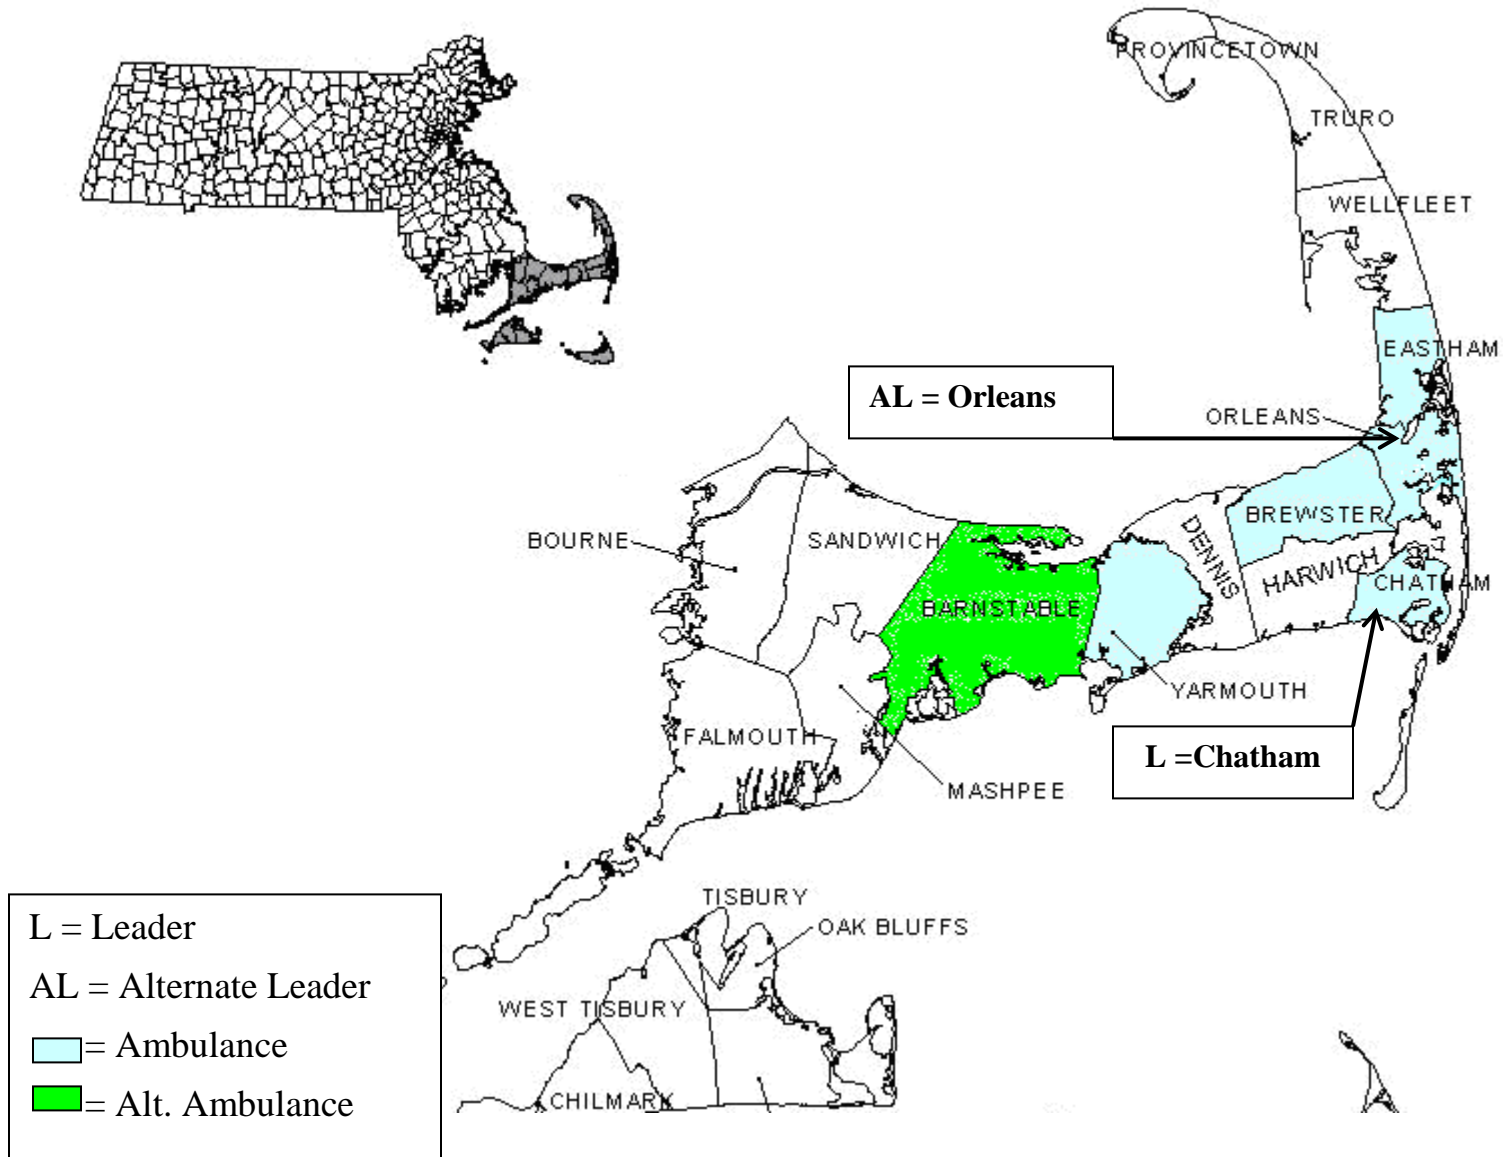

District 1 Maps: ATF 1-C