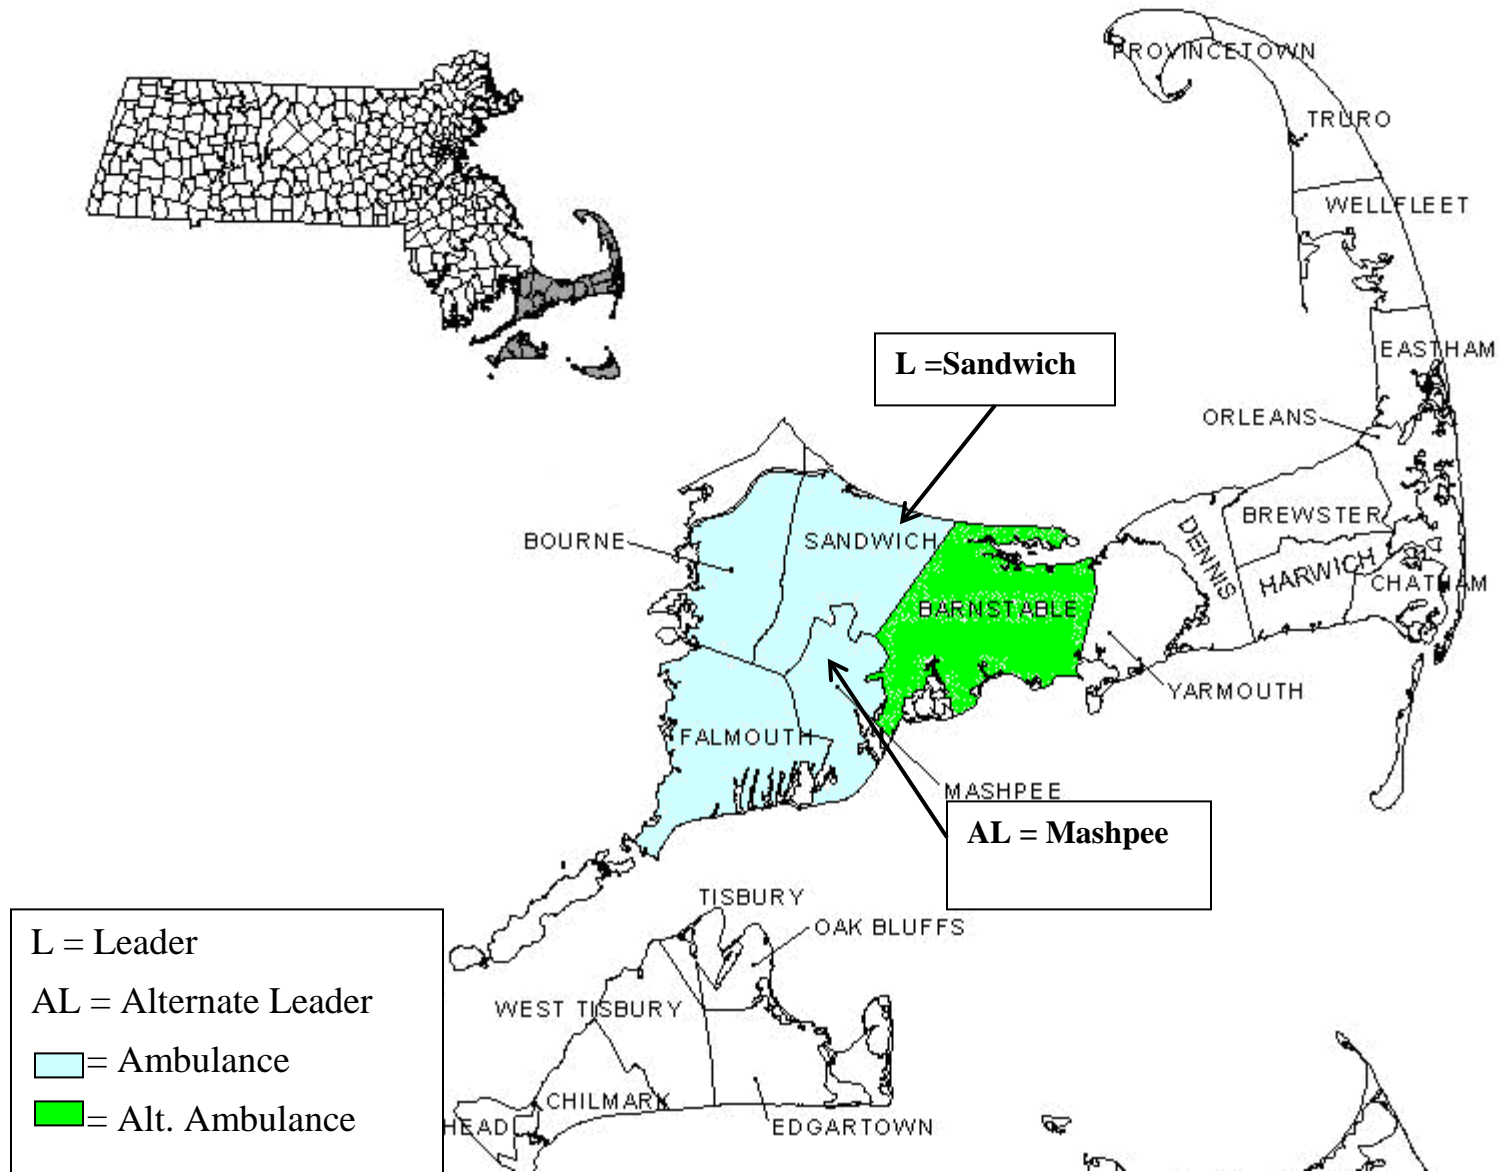

District 1 – Barnstable/Nantucket/Dukes Ambulance Task Forces

Towns/Response Area: Barnstable, Bourne, Brewster, Centerville/ Osterville, Chatham, Chilmark, Cotuit, Dennis, Eastham, Edgartown, Falmouth, Gay Head, Gosnold, Harwich, Hyannis, Mashpee, Nantucket, Oak Bluffs, Orleans, Otis AFB, Provincetown, Sandwich, Tisbury, Truro, Wellfleet, West Barnstable, Yarmouth

District 1 Maps: ATF 1-A

District 1 Maps: ATF 1-B

District 1 – Barnstable/Nantucket/Dukes Ambulance Task Forces (Continued)

Towns/Response Area: Barnstable, Bourne, Brewster, Centerville/ Osterville, Chatham, Chilmark, Cotuit, Dennis, Eastham, Edgartown, Falmouth, Gay Head, Gosnold, Harwich, Hyannis, Mashpee, Nantucket, Oak Bluffs, Orleans, Otis AFB, Provincetown, Sandwich, Tisbury, Truro, Wellfleet, West Barnstable, Yarmouth