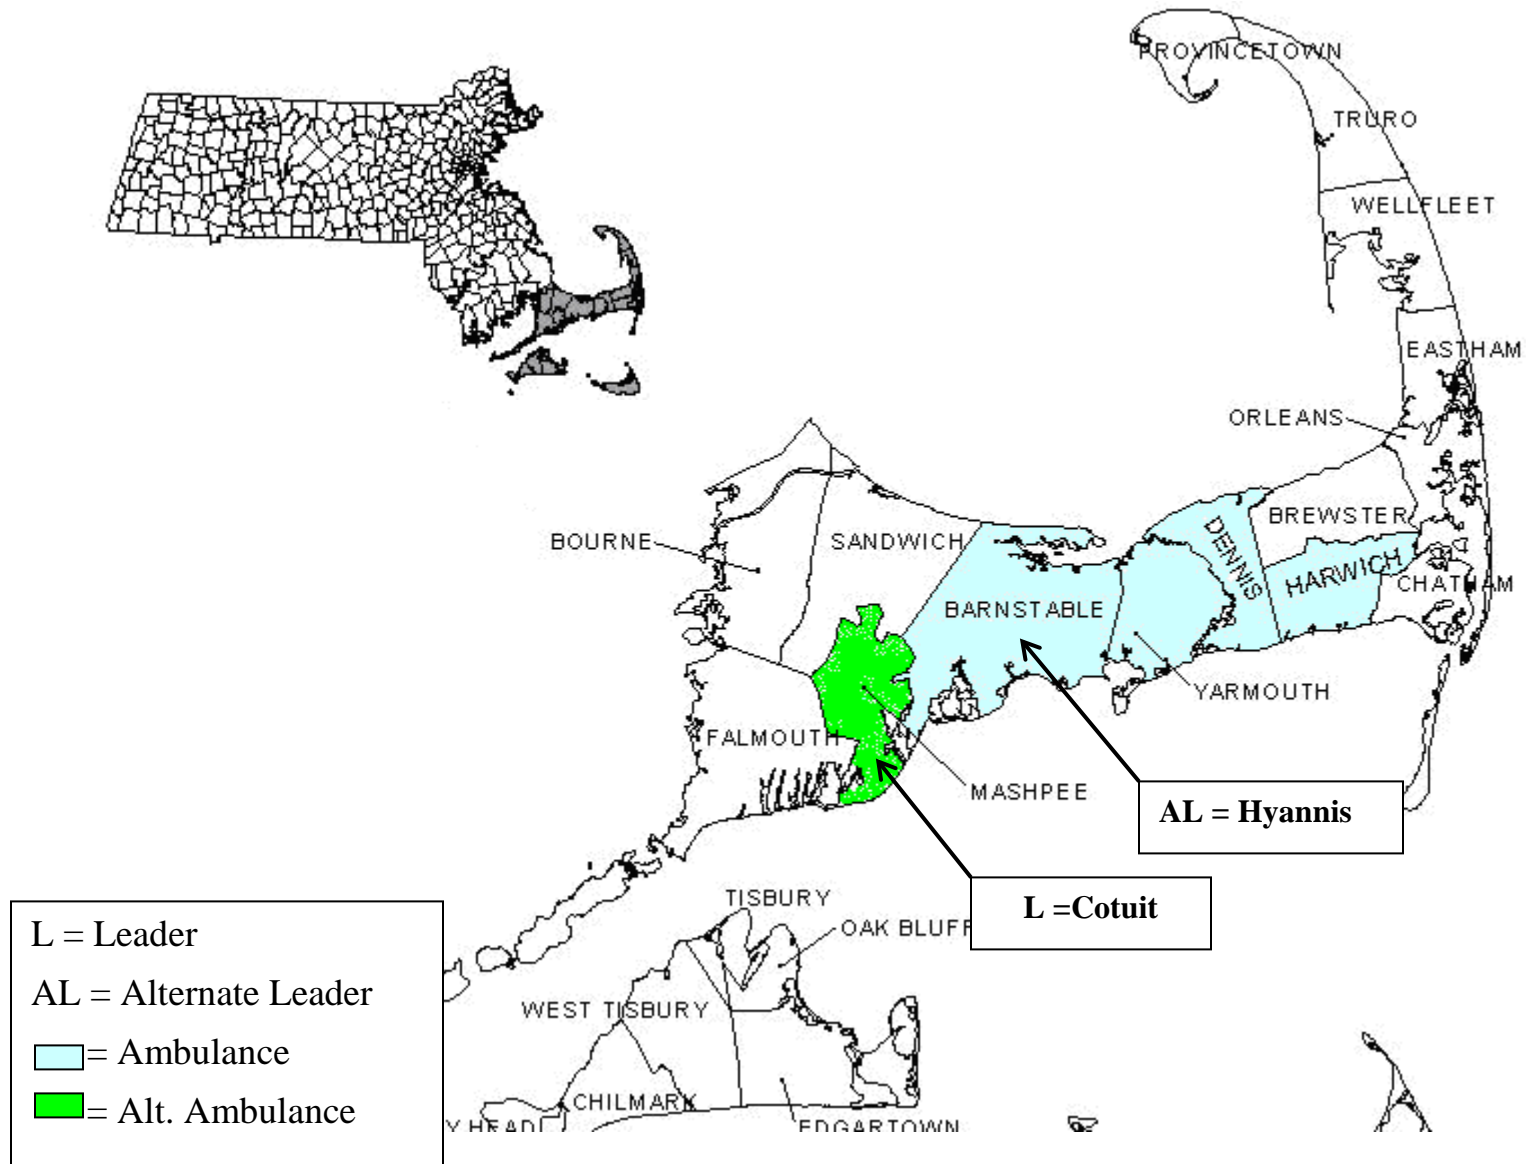

District 1 – Barnstable/Nantucket/Dukes Ambulance Task Forces

Towns/Response Area: Barnstable, Bourne, Brewster, Centerville/ Osterville, Chatham, Chilmark, Cotuit, Dennis, Eastham, Edgartown, Falmouth, Gay Head, Gosnold, Harwich, Hyannis, Mashpee, Nantucket, Oak Bluffs, Orleans, Otis AFB, Provincetown, Sandwich, Tisbury, Truro, Wellfleet, West Barnstable, Yarmouth

District 1 Maps: ATF 1-A

District 1 Maps: ATF 1-B

District 1 – Barnstable/Nantucket/Dukes Ambulance Task Forces (Continued)

Towns/Response Area: Barnstable, Bourne, Brewster, Centerville/ Osterville, Chatham, Chilmark, Cotuit, Dennis, Eastham, Edgartown, Falmouth, Gay Head, Gosnold, Harwich, Hyannis, Mashpee, Nantucket, Oak Bluffs, Orleans, Otis AFB, Provincetown, Sandwich, Tisbury, Truro, Wellfleet, West Barnstable, Yarmouth